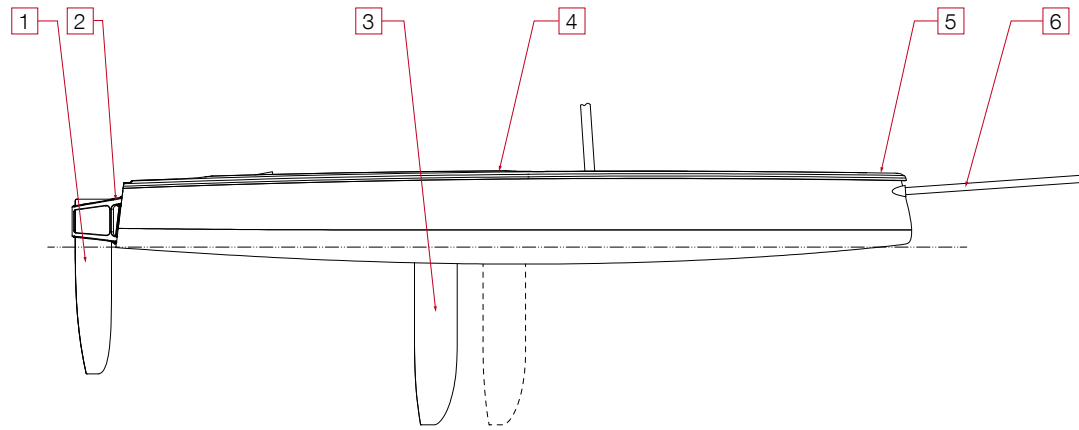

#### Deck Layout

1. Rudder
2. Rudder box
3. Tiller arm
4. Tiller arm extension
5. Daggerboard slot
6. Sidestay padeye
7. Mast base
8. Jib track
9. Snuffer mount
10. Forestay padeye
11. Retractable bowsprit

Deck Layout

1. Rudder
2. Rudder box
3. Daggerboard
4. Sidestay padeye
5. Forestay padeye
6. Retractable bowsprit

Deck Layout

1. Rudder foil
2. Rudder box
3. Tiller arm
4. Tiller arm extension
5. Rudder hinge