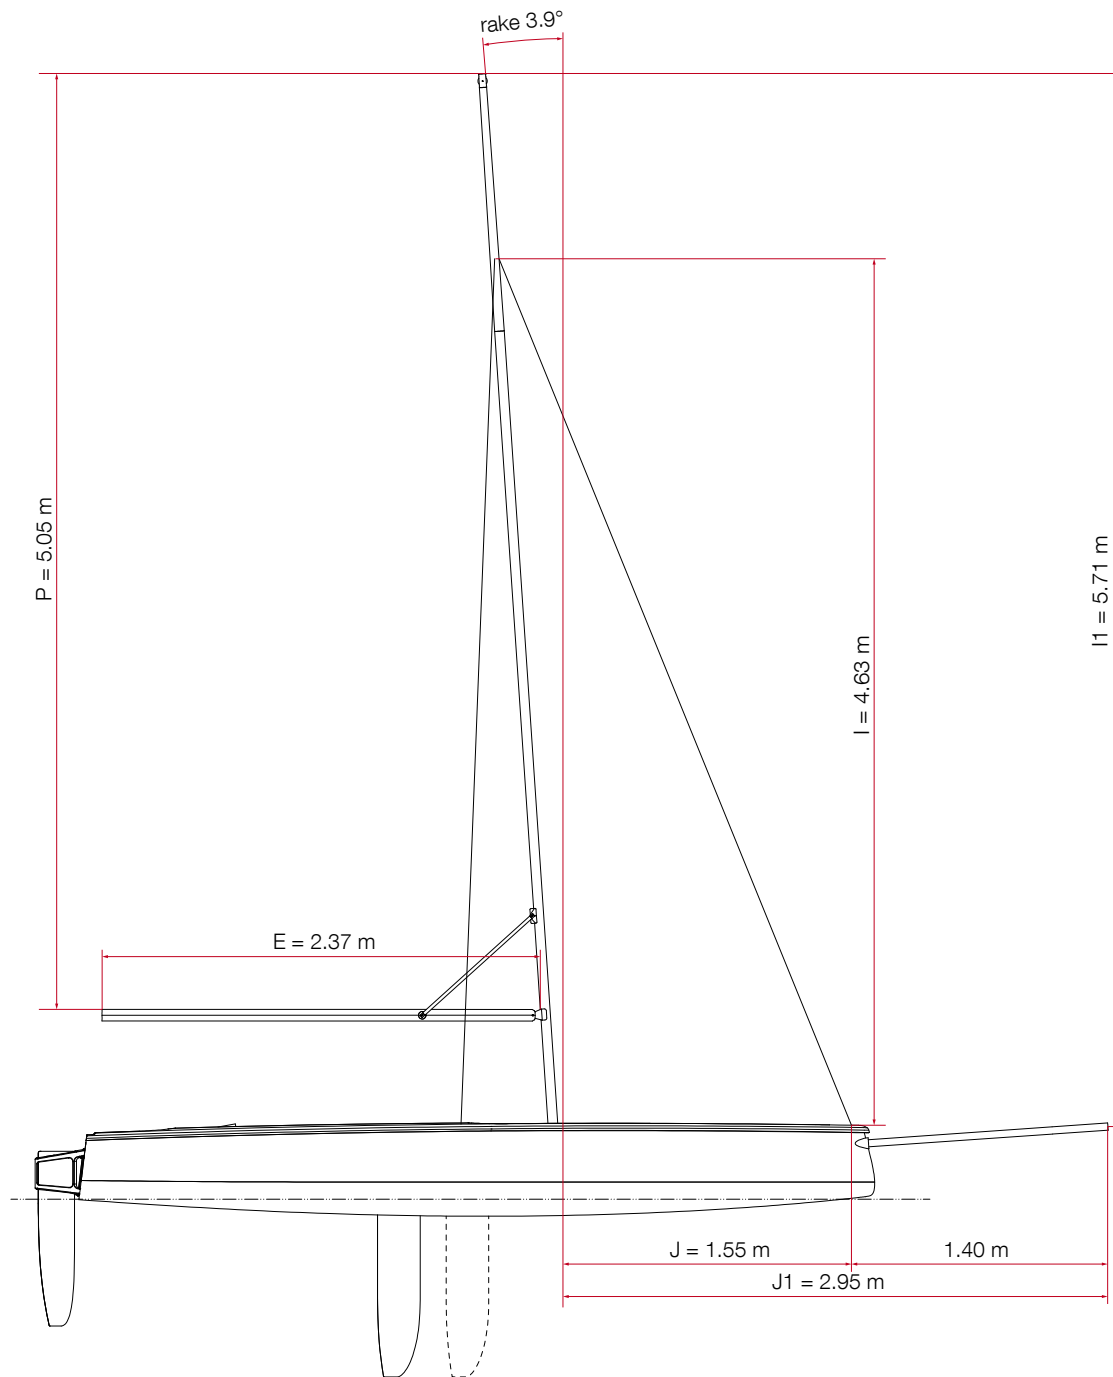

#### Deck Layout

1. Rudder
2. Rudder box
3. Tiller arm
4. Tiller arm extension
5. Daggerboard slot
6. Sidestay padeye
7. Mast base
8. Jib track
9. Snuffer mount
10. Forestay padeye
11. Retractable bowsprit

Deck Layout

1. Rudder
2. Rudder box
3. Daggerboard
4. Sidestay padeye
5. Forestay padeye
6. Retractable bowsprit

Deck Layout

1. Rudder foil
2. Rudder box
3. Tiller arm
4. Tiller arm extension
5. Rudder hinge