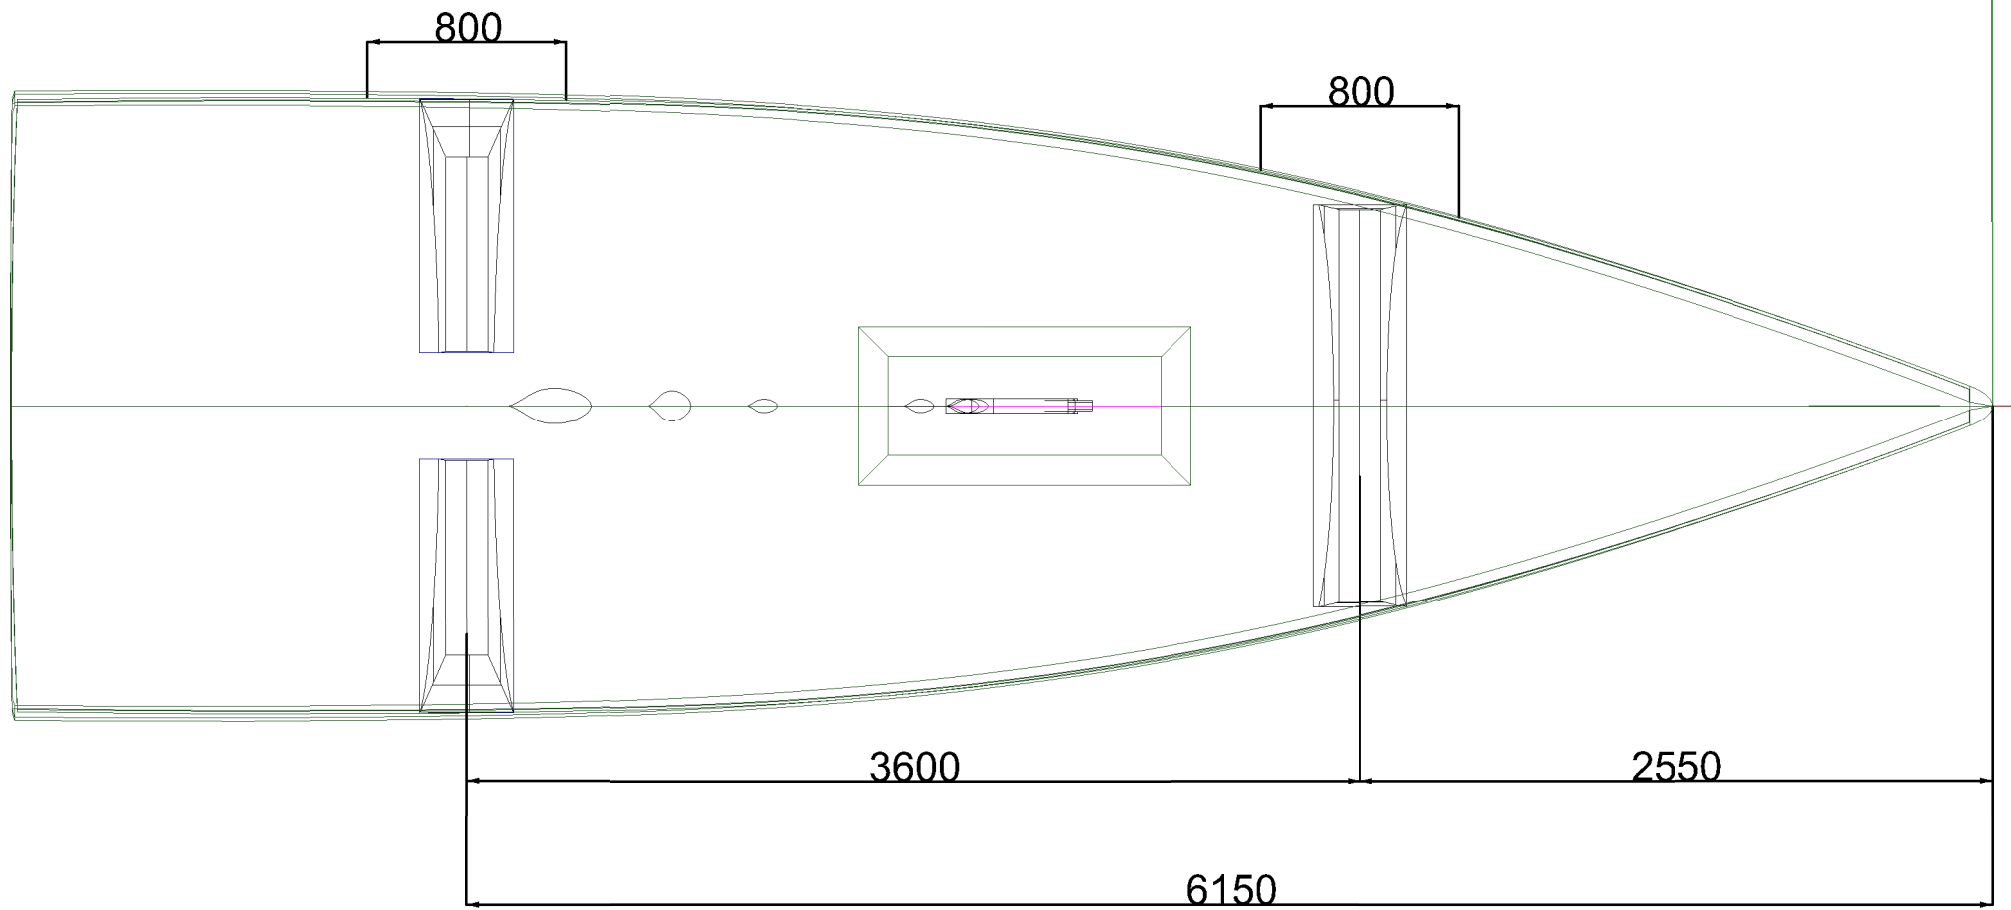

Seascape 27 hull main dimension

trailer platform level

590

6150

2550

trailer platform level