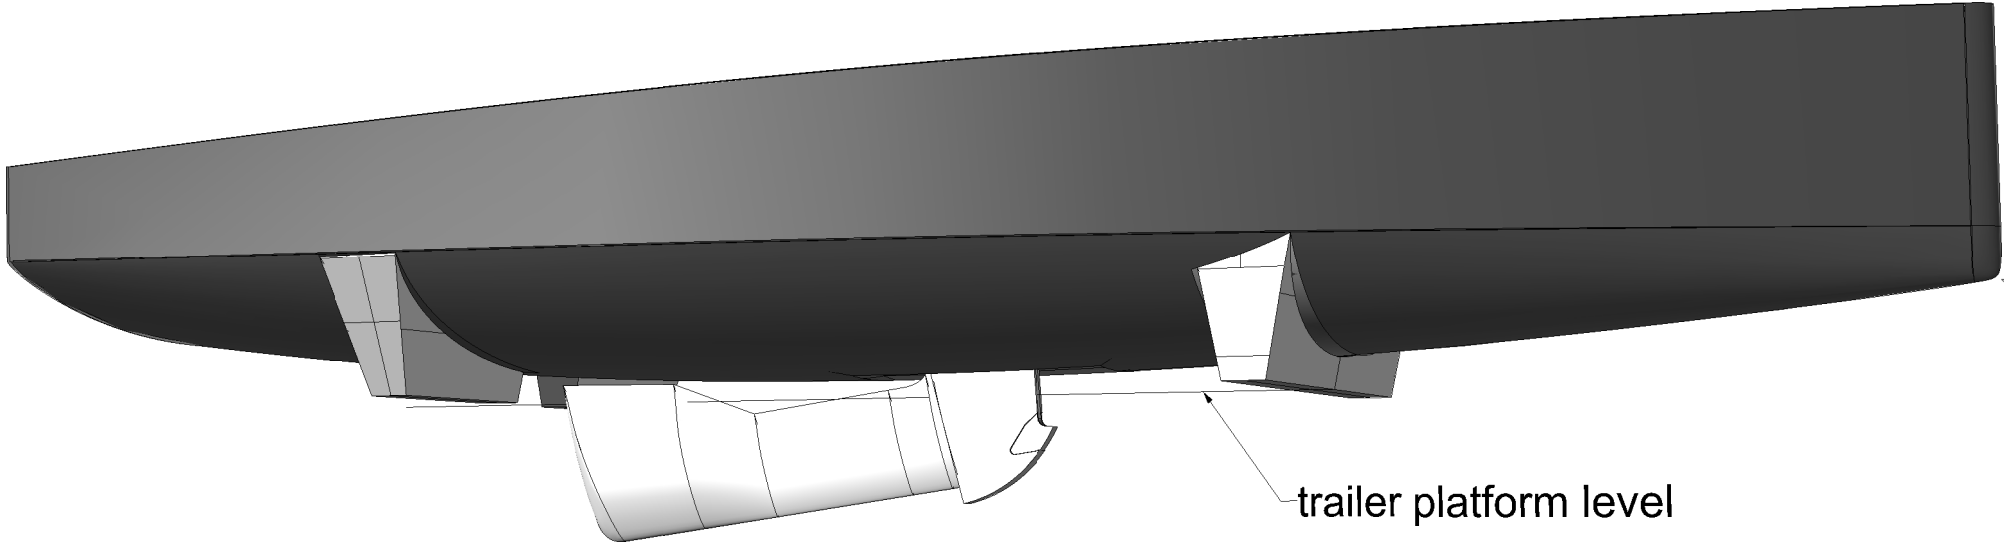

Seascape 27 hull main dimension

trailer platform level

590

6150

2550

trailer platform level