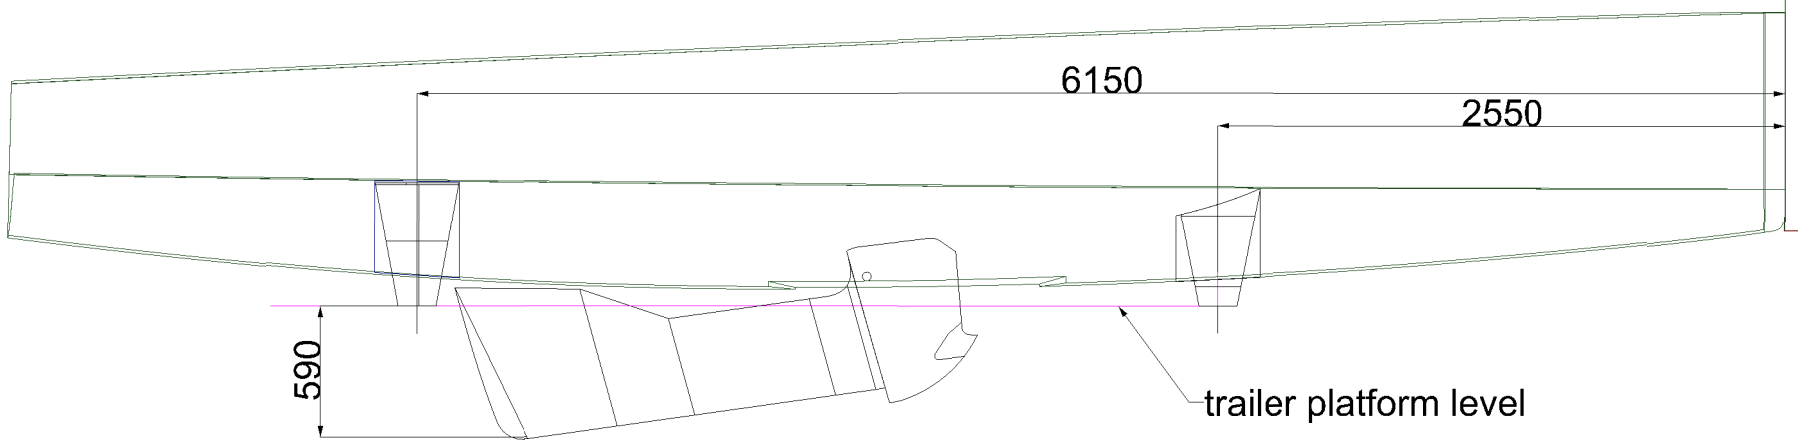

Seascape 27 hull main dimension

trailer platform level

590

6150

2550

trailer platform level